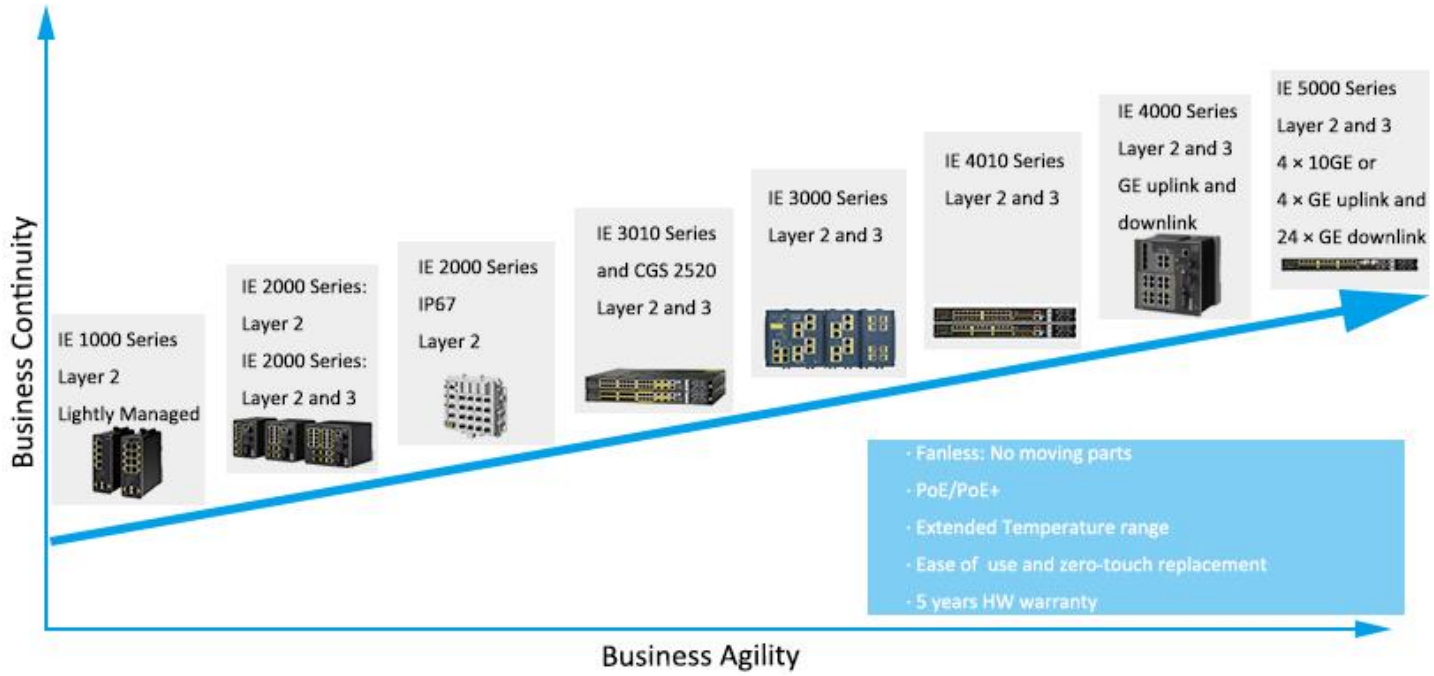

Cisco Industrial Ethernet Switching Portfolio

There are 3 simple Cisco IE Switch Selection Guides helping select the right Industrial Ethernet Switch for your industrial network.