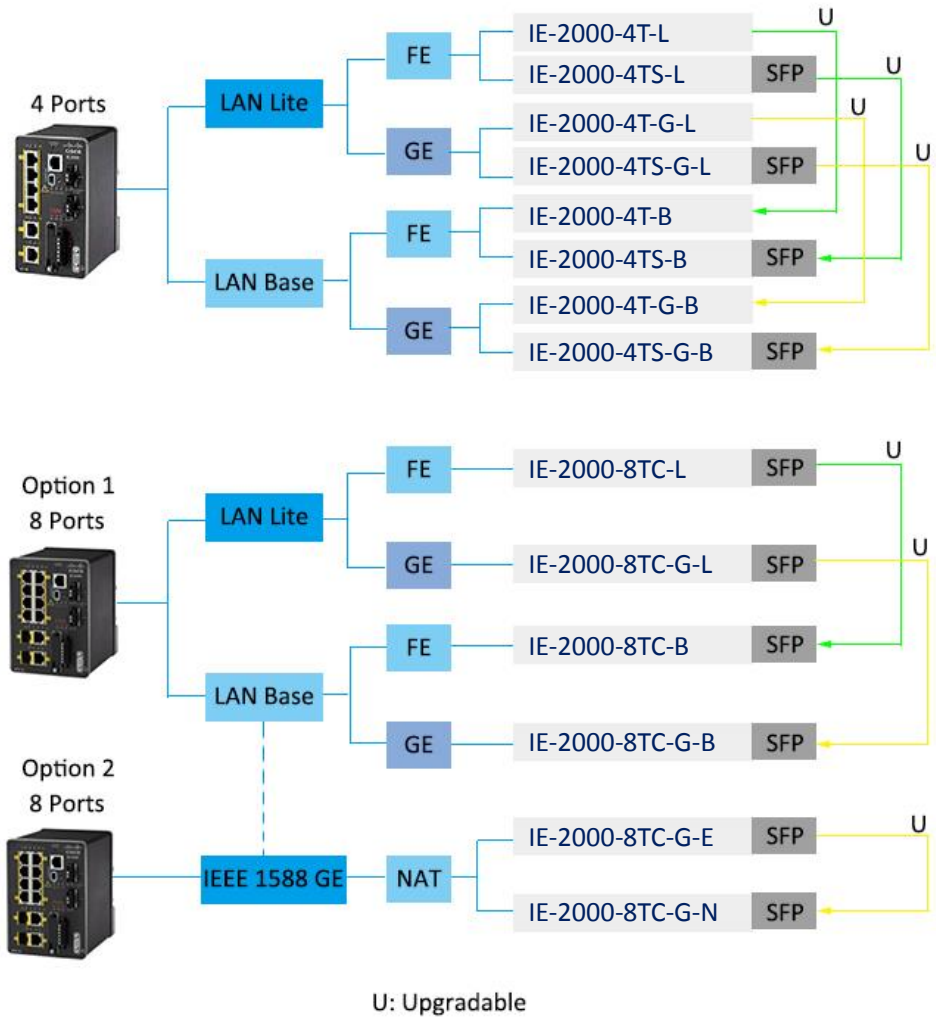

Cisco IE 2000 Series Switches Selection Guide (Power Supply Not Included, 2 images)