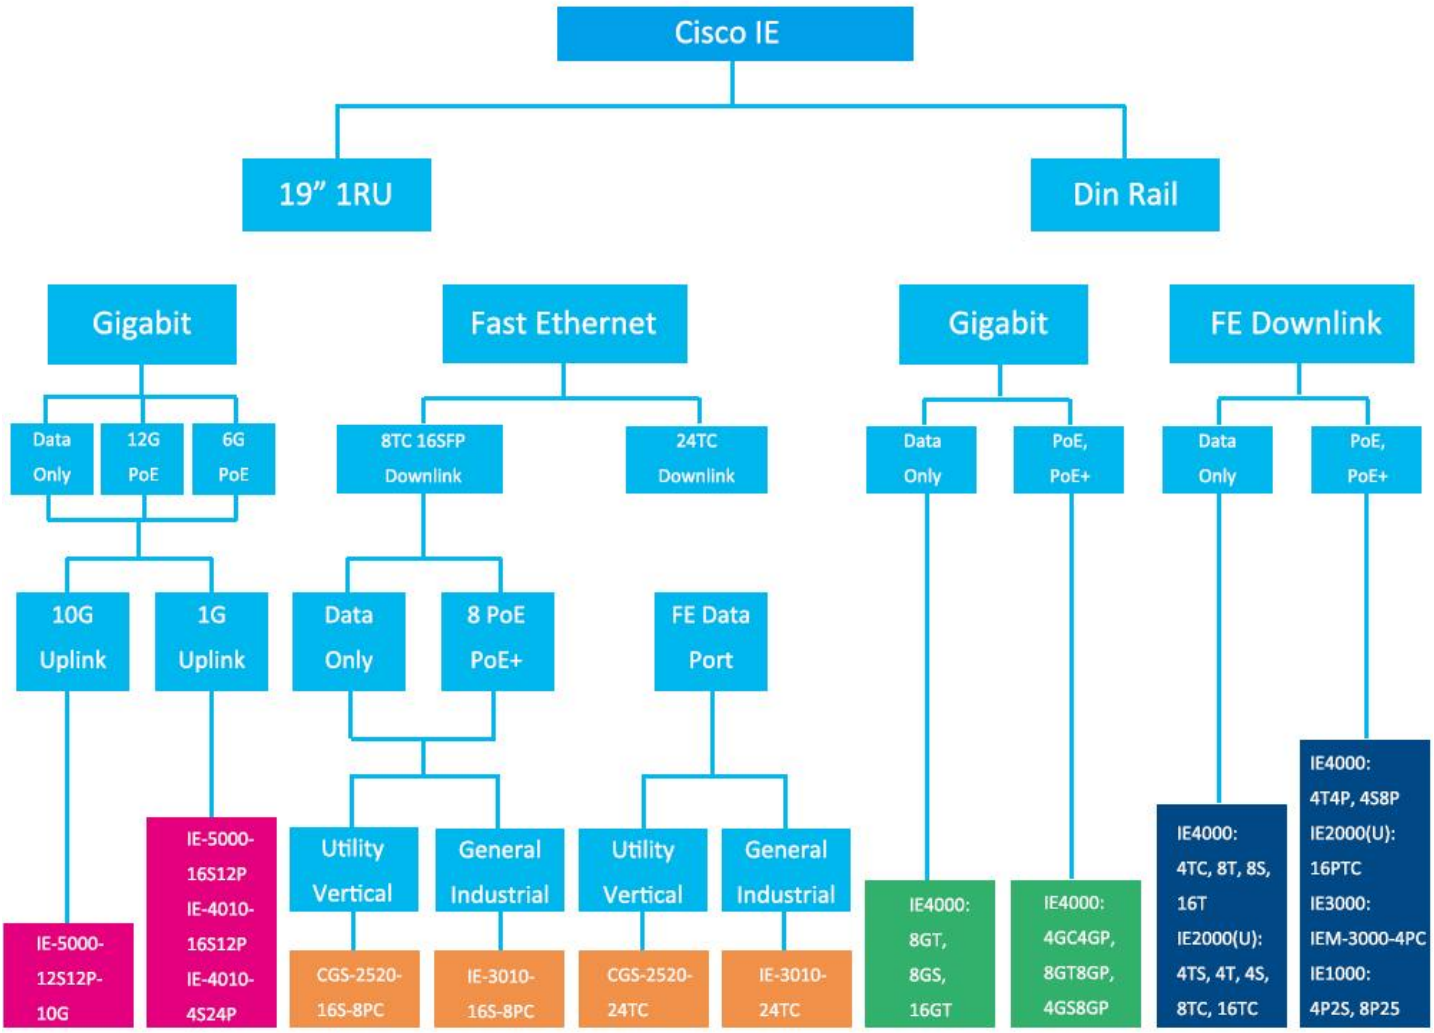

A Simple Cisco Industrial Ethernet Switches Selection Guide