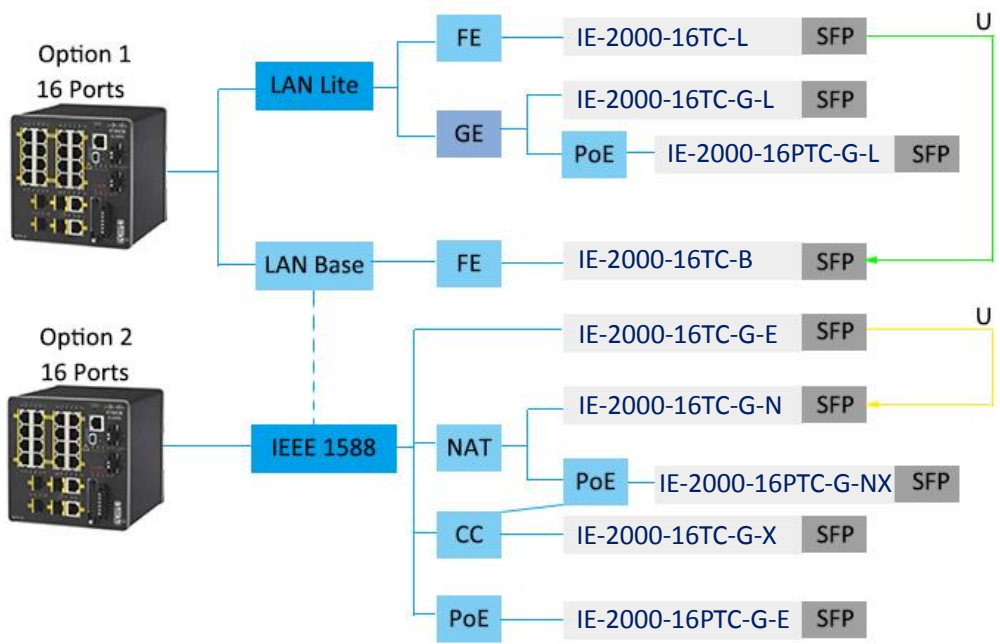

U: Upgradable

*Click the SKU to visit its overview.