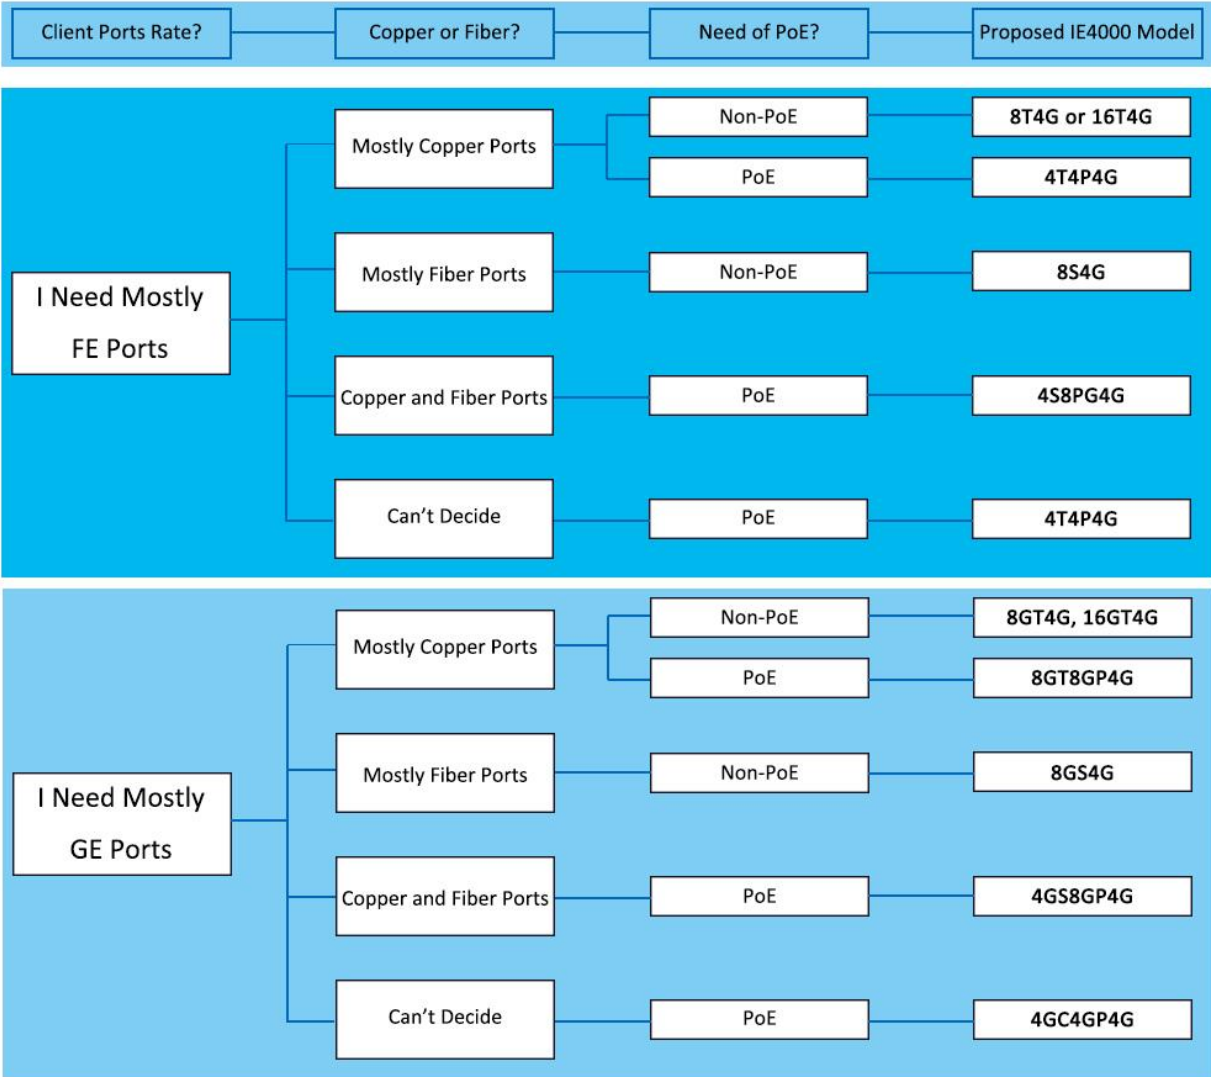

Cisco IE 4000 Model Selection Guide (Power Supply Not Included)