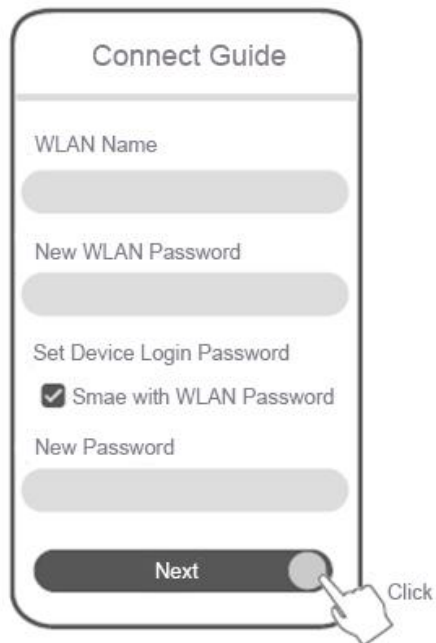

2> Insert SIM card follow below direction.

3> Press on the power button 3 seconds. The screen light on. Then you will see the WLAN name in screen.

4> Connect Devices: default there is no password, use your phone or computer to connect the WLAN name.

5> Open browser.

Open the phone or computer browser, then can set your password.

If not switch into the configuration, pls input <http://192.168.8.1> then can start configuration.

6> Set the WLAN Password.