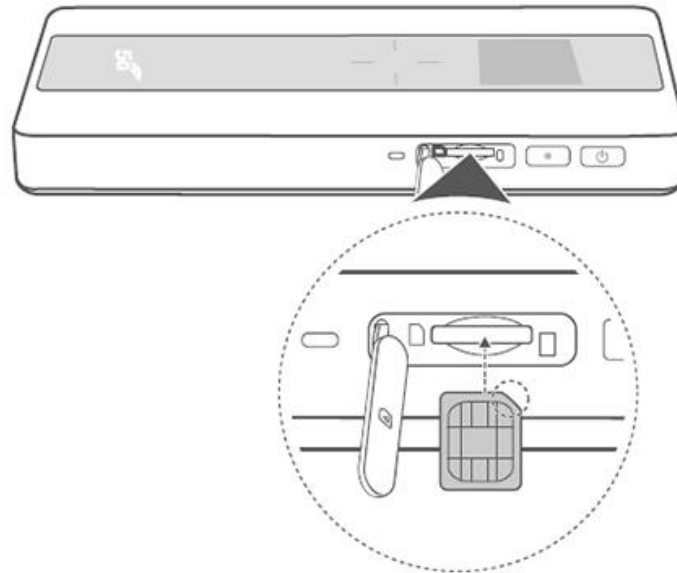

2> Insert SIM card follow below direction.

3> Press on the power button 3 seconds. The screen light on. Then you will see the WLAN name in screen.

4> Connect Devices: default there is no password, use your phone or computer to connect the WLAN name.