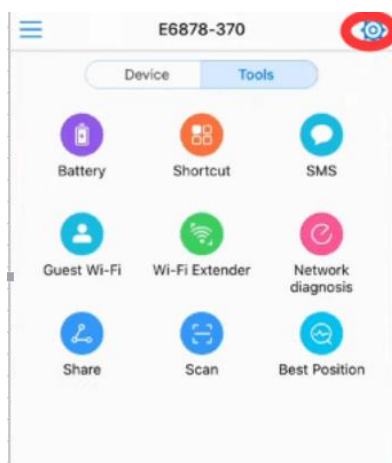

Q. What the hotspot support bands?

A: 5G: n41/ n77/ n78/ n79 (4800-4900MHz)

LTE FDD: B1, B3, B5, B7, B8, B20, B28, B32

LTE TDD: B34, B38, B39, B40, B41, B42

Q: I insert the SIM card, device can't work, what should I do?

A: Follow these steps:

(1) Confirm the sim card right direction

(2) Change another sim card

Q: How to download the APP?

A: Search the App name "HUAWEI AI Life" then download

Q: How to change language?

A: To switch to English, users need to log in the 192.168.8.1 in a browser.

At the right head of the web page, there are two languages optional.