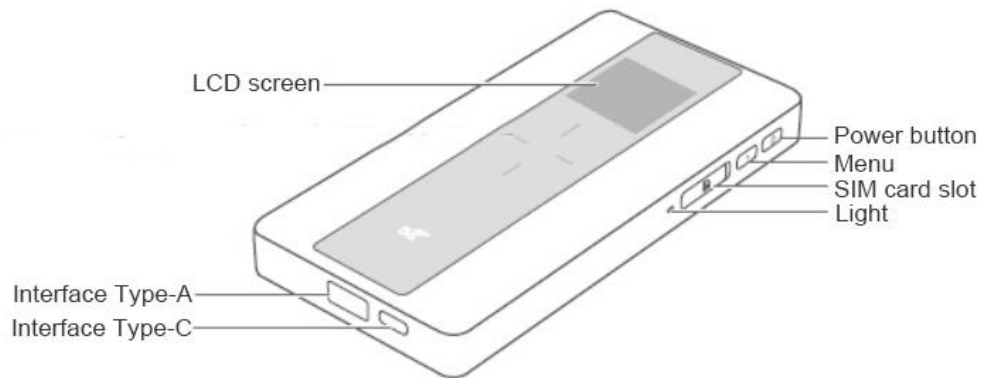

PORTS OVERVIEW

Before operation, please note each ports and LED of this Hotspot.