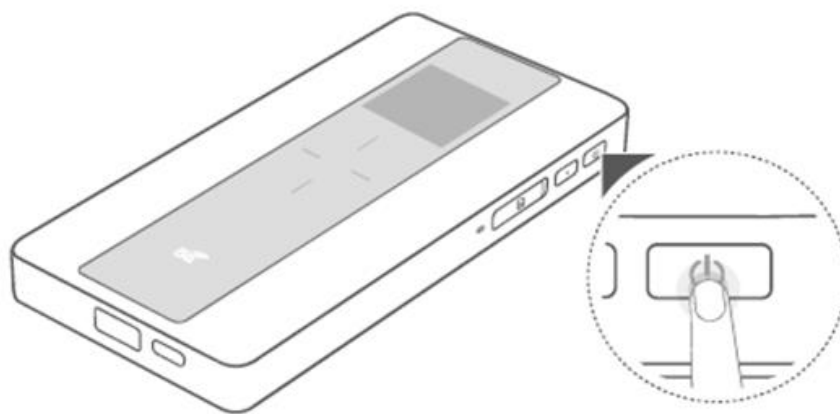

2> Insert SIM card follow below direction.

3> Press on the power button 3 seconds. The screen light on. Then you will see the WLAN name in screen.

4> Connect Devices: default there is no password, use your phone or computer to connect the WLAN name.